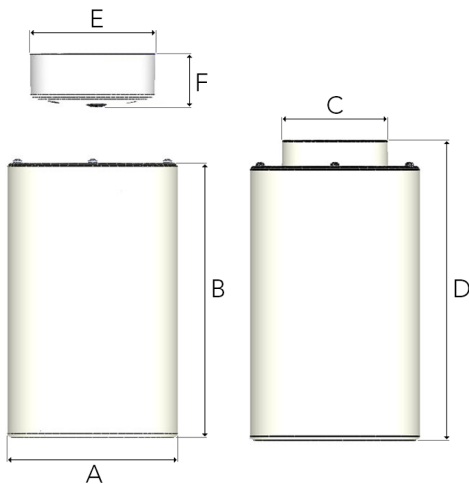

A 6,26 B 10,08 C 3,9 D 11,06 E 4,6 (inch)

Type	Delivered lumen output (lm)	System power (W)	EEI³
930	3100	30	A++
940	3150	30	A++
840	3550	30	A++

Note

Product is title 24 compatible.

Product available with meat or bread filter.

Final shipping destination may require minor modifications of components as well as catalogue numbers, be sure to state the country in which the fixtures will be used.