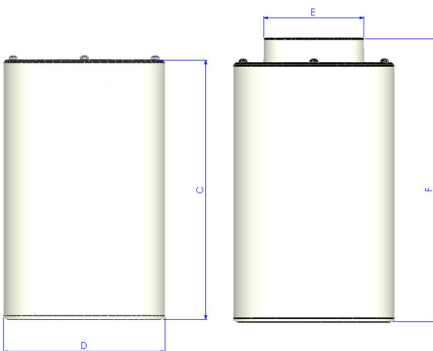

A 4,61 B 1,93 C 10,09 D 6,26 E 3,9 (inch)

Type	Delivered lumen output (lm)	System power (W)	EEI³
830	1800	17	A++
930	1700	19	A+
840	1750	15	A++
940	1700	17	A+

Note

Product is title 24 compatible.

Final shipping destination may require minor modifications of components as well as catalogue numbers, be sure to state the country in which the fixtures will be used.