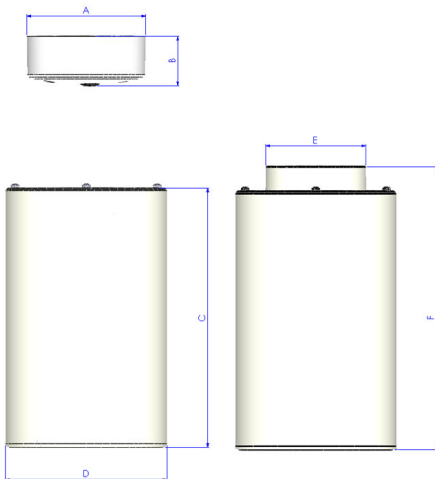

A 4,61 B 1,93 C 10,09 D 6,26 E 3,9 (inch)

Type	Delivered lumen output (lm)	System power (W)	EEI³
830	3100	29	A++
930	2700	29	A+
840	3300	29	A++
940	2800	29	A+

Note

Product is title 24 compatible.

Product available with meat or bread filter.

Final shipping destination may require minor modifications of components as well as catalogue numbers, be sure to state the country in which the fixtures will be used.