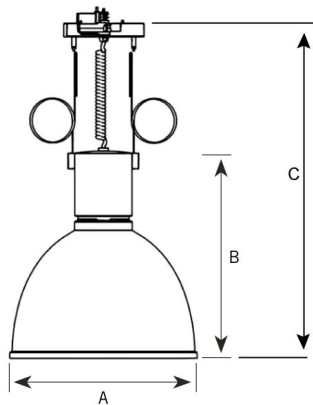

A 16,71 B 18,91 C 23,64 (inch)

Type	Delivered lumen output (lm)	System power (W)	EEI³
830	3750	39	A+
930	3950	41	A+
840	4150	39	A++
940	3600	39	A+

Note

Final shipping destination may require minor modifications of components as well as article numbers, be sure to state the country in which the fixtures will be used. Special versions can also be produced depending on quantity.