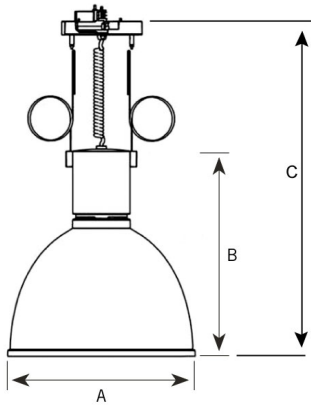

Globe COB 3000

Technical specification

Pendulum with incorporated electronic gear for LED lamps. High quality lenses with different beam spreads.

Model and colors Lampshade available in brushed aluminium. Mounting for monopoint or track. Cable always in black. Extendable cable 6m.

Area of use Pendulum for indoor applications.

Technical data

Mains (input) voltage	120V
Total weight	9,75 lbs
Color rendering index (CRI)	90
Light source	LED
Operating position	Vertical
Start time	Instant
Driver	Built in
Optics	PMMA
Beam spreads	Spot, Medium, Flood

Spot		Medium		Flood	
17°		23°		38°	
ft	ø	ft	ø	ft	ø
1.5	0.45	1.5	0.62	1.5	1.04
6.0	1.81	6.0	2.49	6.0	4.18
10.5	3.18	10.5	4.35	10.5	7.31

Art no	Description	Color
221-7530-20	Globe COB, Spot	Black
221-7530-32	Globe COB , Spot	Dark Grey
221-7531-20	Globe COB, Medium	Black
221-7531-32	Globe COB , Medium	Dark Grey
221-7532-20	Globe COB , Flood	Black
221-7532-32	Globe COB, Flood	Dark Grey
054-770-10	Monopoint with Bracket	White
054-770-20	Monopoint with Bracket	Black
054-770-30	Monopoint with Bracket	Grey
054-xx-10	Track bracket	White
054-xx-20	Track bracket	Black

A 16,71 B 18,91 C 23,64 (inch)

Globe COB 4000

Technical specification

Pendulum with incorporated electronic gear for LED lamps. High quality lenses with different beam spreads.

Model and colors Lampshade available in brushed aluminium. Mounting for monopoint or track. Cable always in black.