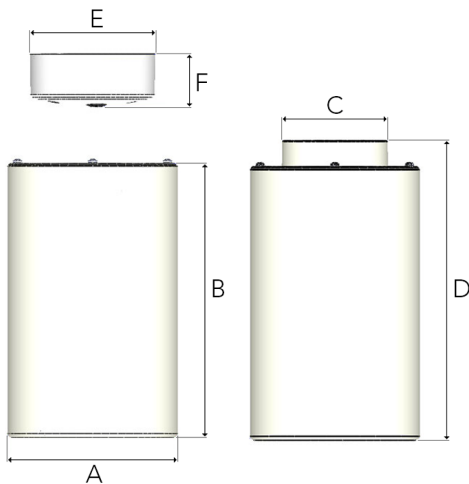

A 6,26 B 10,08 C 3,9 D 11,06 E 4,6 (inch)

Type	Delivered lumen output (lm)	System power (W)	EEI³
930	1800	18	A++
940	1850	18	A++
840	2300	18	A++

Note

Product is title 24 compatible.

Final shipping destination may require minor modifications of components as well as catalogue numbers, be sure to state the country in which the fixtures will be used.