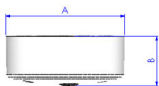

A 4,61 B 1,93 C 10,09 D 6,26 E 3,9 (inch)

Type	Delivered lumen output (lm)	System power (W)	EEI³
830	1800	17	A++
930	1700	19	A+
840	1750	15	A++
940	1700	17	A+

Note

Product is title 24 compatible.

Final shipping destination may require minor modifications of components as well as catalogue numbers, be sure to state the country in which the fixtures will be used.